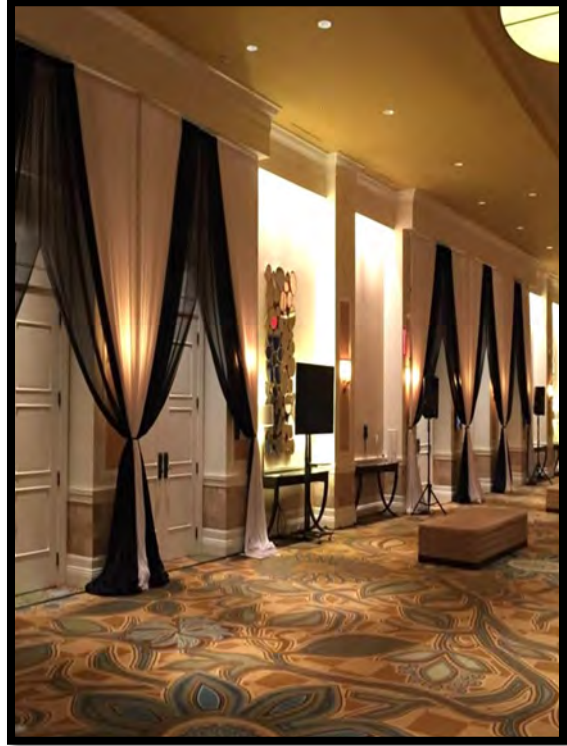

Digital Printing

If you are looking for a custom digitally printed backdrop or printed fabric for an Event or Trade Show Booth, you have found the experts in Large Format Digital Printing. Swag Decor can turn your photograph, logo or scanned artwork into vibrant, high quality fabric scenery.