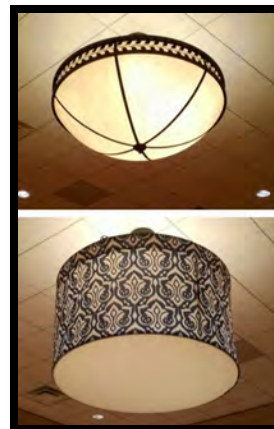

Celebration

- 5'h x 24" dia

Grand Swirl

- 8'h x 24" dia

Majestic

- 9' Square x 9'h
- Motor & rigging may be required
- Lighting not included
- Pictured with 4'H crystals outer, 9'H inner

Crystal Column

- Up to 17' high
- 18" round with square mirrored base
- LED light included

Chandeliers

Waterfall

- 3-Tiered
- 2'h, 4'h, and 6'h tiers
- 8' outer diameter
- Motor & rigging may be required
- Lighting not included

Drum Chandelier

- 5' Diameter
- 8' Diameter
- 10' Diameter
- 15' Diameter
- Multiple fabric colors & patterns to choose from
- Lighting not included
- Customizable