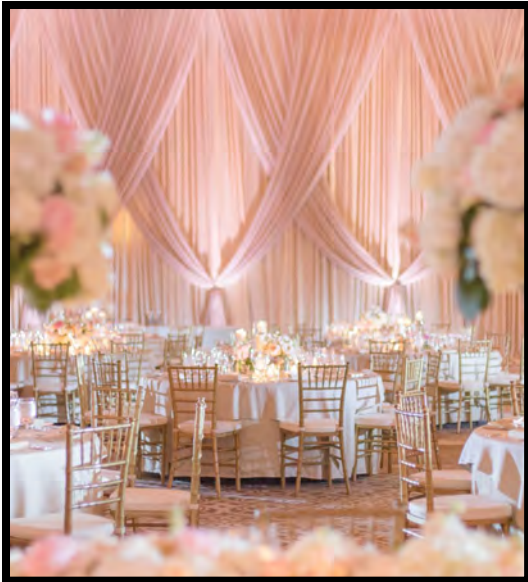

Digital Printing

If you are looking for a custom digitally printed backdrop or printed fabric for an Event or Trade Show Booth, you have found the experts in Large Format Digital Printing. Swag Decor can turn your photograph, logo or scanned artwork into vibrant, high quality fabric scenery.