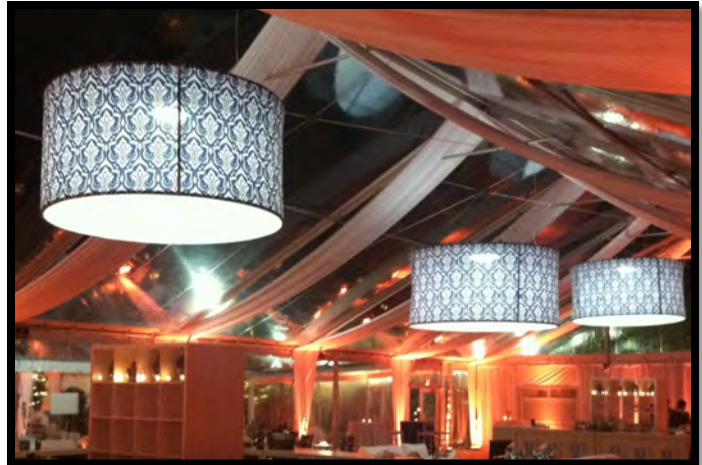

Digital Printing

If you are looking for a custom digitally printed backdrop or printed fabric for an Event or Trade Show Booth, you have found the experts in Large Format Digital Printing. Swag Decor can turn your photograph, logo or scanned artwork into vibrant, high quality fabric scenery.