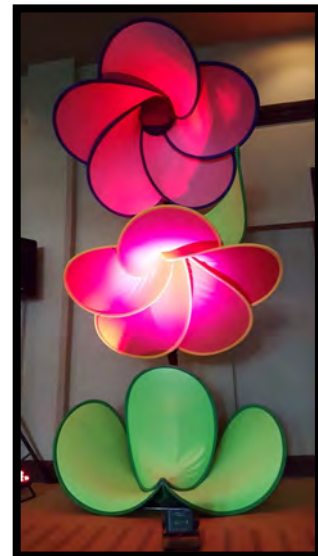

Spandex Funnel

- 15'h x 9' diameter top x 3'dia bottom
- LED not included

Spandex Flowers

- 5' Diameter
- Various colors