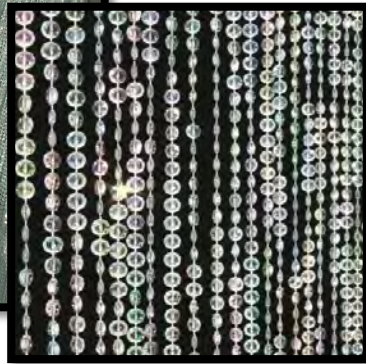

Unique Decor

Spandex Funnel

- 15'h x 9' diameter top x 3'dia bottom
- LED not included

Spandex Flowers

- 5' Diameter
- Various colors

5' Spandex Snowflakes

Unique Decor

Crystal Beaded Curtain

- 3'w curtain
- Various heights up to 20'H

Gold Spangle Curtain

- 3'w curtain
- Various heights up to 20'H

Unique Decor

Stanchions & Ropes

- Ropes available in White, Red, Black, and Blue
- Ropes
- Custom colors available
- Stanchions only available in chrome