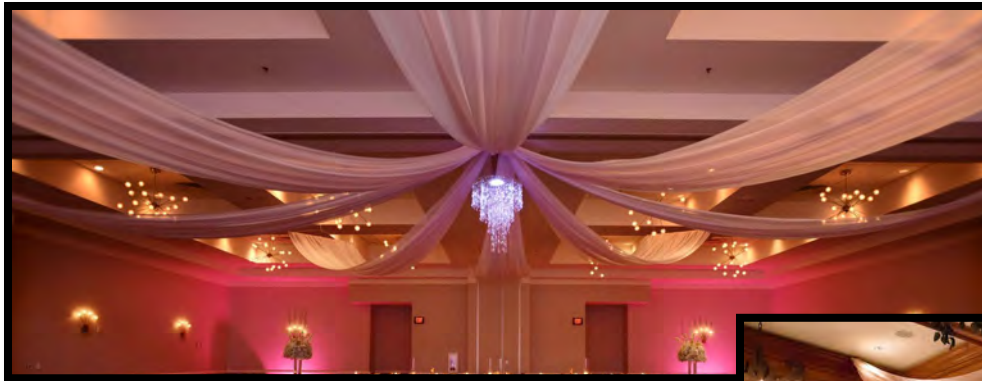

Ceiling Treatments

Ceiling Swags

- Up to 24' long
- Choice of color(s) fabrics
- Custom sizes available