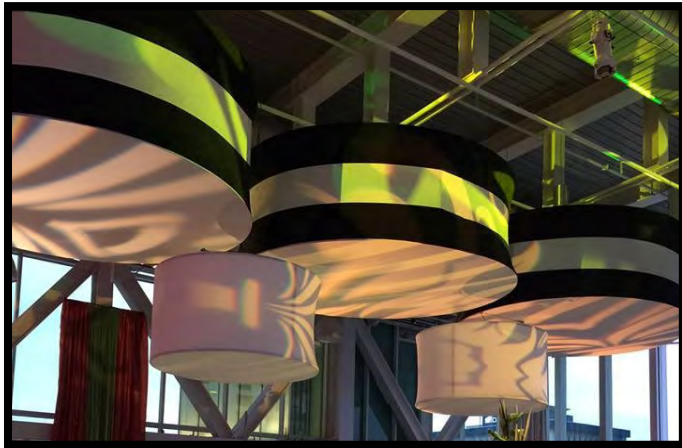

Drum Chandelier

- 5' Diameter
- 8' Diameter
- 10' Diameter
- 15' Diameter
- Multiple fabric colors & patterns to choose from
- Lighting not included
- Customizable