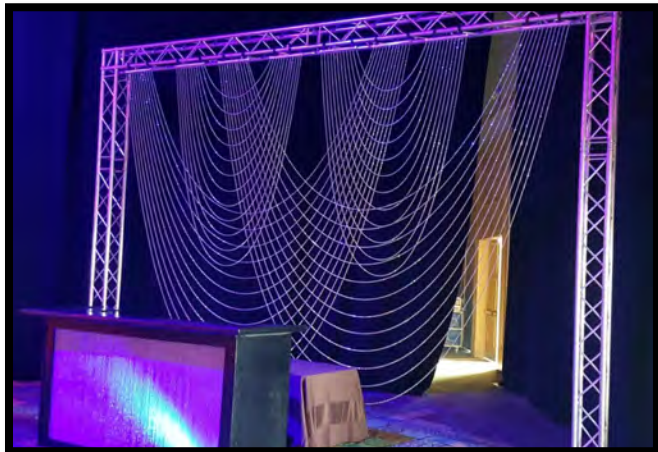

Digital Printing

If you are looking for a custom digitally printed backdrop or printed fabric for an Event or Trade Show Booth, you have found the experts in Large Format Digital Printing. Swag Decor can turn your photograph, logo or scanned artwork into vibrant, high quality fabric scenery.