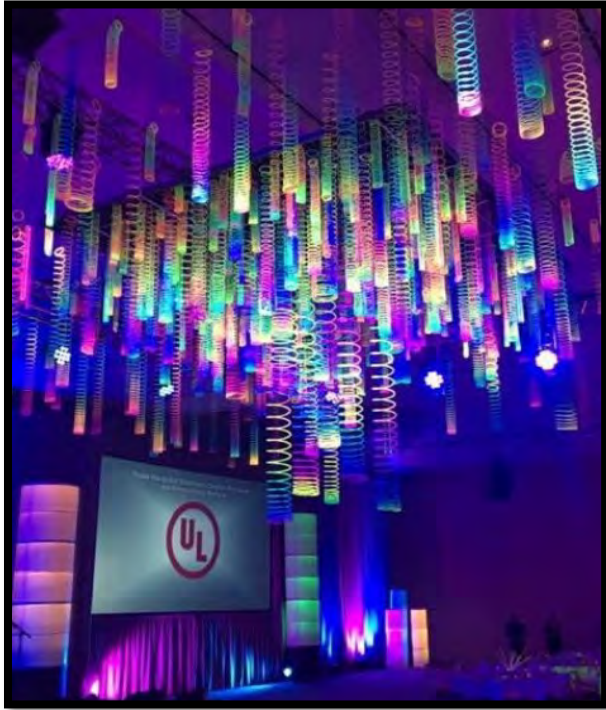

Digital Printing

If you are looking for a custom digitally printed backdrop or printed fabric for an Event or Trade Show Booth, you have found the experts in Large Format Digital Printing. Swag Decor can turn your photograph, logo or scanned artwork into vibrant, high quality fabric scenery.