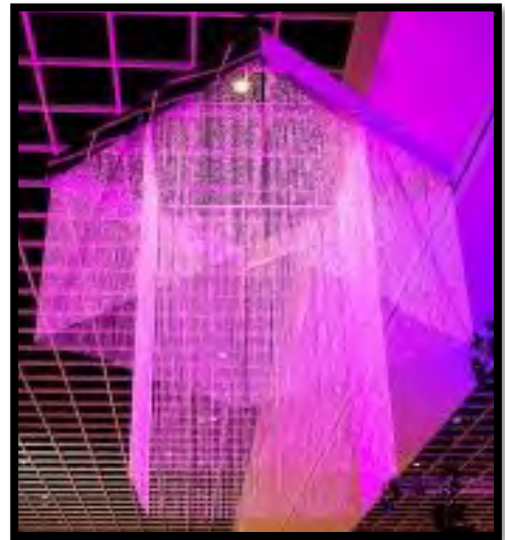

Majestic

- 9' Square x 9'h
- Motor & rigging may be required
- Lighting not included
- Pictured with 4'H crystals outer, 9'H inner