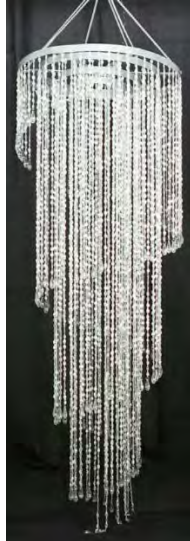

Grand Swirl

- 8'h x 24" dia